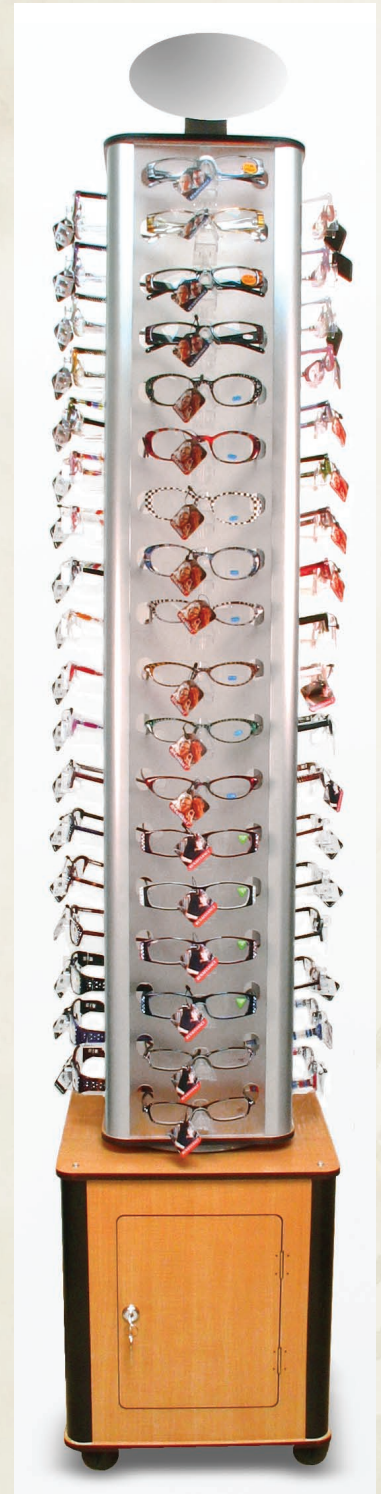

# ■ *Design Line Reader Displays*

Great readers sell well, but attractive product presentation makes all the difference. Take a look at the eye-catching and functional displays on this page. Their sleek lines and high style compliment and enhance any environment. Choose from the clean look of lucite or the metropolitan style of double-brushed metal.

All height measurements are listed without header and mirrors. All fixtures featured on this page can be shipped via UPS.

**CD12PL - 12 PC. REVOLVING ACRYLIC COUNTER DISPLAY**  
Footprint: 6" diameter. Height: 19" Frost color.

**CD36 - 36 PC. ACRYLIC DISPLAY**  
Width: 14". Length: 15". Height: 32".

**CD36PL - 36 PC WOOD & ACRYLIC DISPLAY**  
Width: 9". Depth: 9". Height: 24"

**FD72PLC - 72 PC BLACK WOOD DISPLAY W/ LOCKING STORAGE**  
Width: 13.5". Depth: 14". Height: 69".

**FD72PLR - 72 PC WOOD DISPLAY W/ LOCKING STORAGE**  
Width: 13.5". Depth: 14". Height: 69".