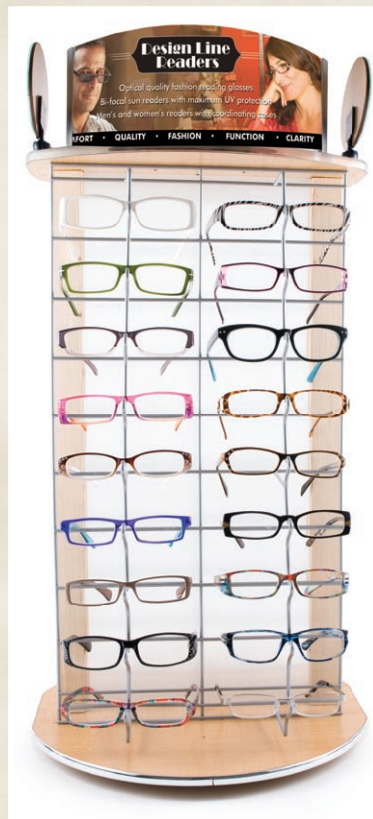

# ■ *Design Line Reader Displays*

Great readers sell well, but attractive product presentation makes all the difference. Take a look at the eye-catching and functional displays on this page. Their sleek lines and high style compliment and enhance any environment. Choose from the clean look of lucite or the metropolitan style of double-brushed metal.

All height measurements are listed without header and mirrors. All fixtures featured on this page can be shipped via UPS.

**CD12PL - 12 PC. REVOLVING ACRYLIC COUNTER DISPLAY**  
Footprint: 6" diameter. Height: 19" Frost color.

**CD36 - 36 PC. ACRYLIC DISPLAY**  
Width: 14". Length: 15". Height: 32".

**CD36PL - 36 PC WOOD & ACRYLIC DISPLAY**  
Width: 9". Depth: 9". Height: 24"

**FD72PLC - 72 PC BLACK WOOD DISPLAY W/ LOCKING STORAGE**  
Width: 13.5". Depth: 14". Height: 69".

**FD72PLR - 72 PC WOOD DISPLAY W/ LOCKING STORAGE**  
Width: 13.5". Depth: 14". Height: 69".