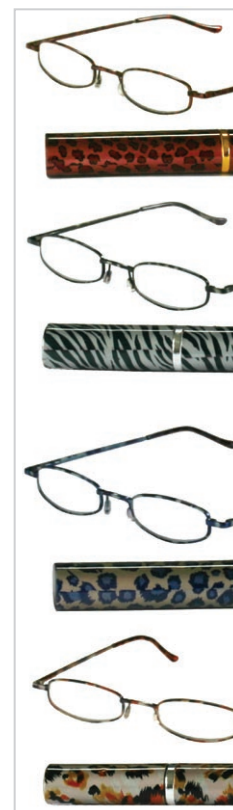

# Wildlife

A bit risky? Sure, there's a little "Wild" in all of us, so go on and show off your inner tiger. Or leopard. Or even zebra!

Have some fun slinking through your own personal jungle in our animal pattern **Wildlife Readers**. They come in a variety of colors, patterns, and powers. The lenses are optically correct and the frames match the protective metal case.

**#8800 - 30 PC PREPACK**

**\$105.00**

Includes 30 assorted readers with animal prints on both readers and matching cases (5 colors / 10 assorted powers).

This item is shipped preloaded in a complimentary countertop display.

**POWERS AVAILABLE**

1.00, 1.25, 1.50, 1.75, 2.00, 2.25, 2.50, 2.75, 3.00, 3.25