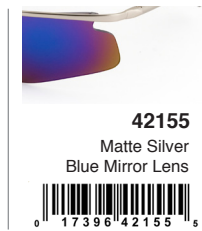

Blue Gem's Sport Metal Sunglasses provide maximum UV protection.

FEATURED :: 41752

SPORT METALS

41721
Gunmetal / Black
Red Mirror Blue Lens

41741
Black / Silver
Red Mirror Lens

41751
Matte Black
Smoke Lens

41722
Silver / Black
Mirror Lens

41742
Gunmetal / Black
Smoke Lens

41743
Matte Silver / Black
Mirror Lens

41752
Matte Silver / Black
Gray Green Lens

41771
Gunmetal
Smoke Lens
Spring Hinge

41781
Black / Silver
Gray Green Lens
Spring Hinge

41791
Matte Silver / Black
Smoke Lens

41772
Gold
Gray Green Lens

41782
Matte Silver / Black
Smoke Lens

41783
Matte Gunmetal / Black
Blue Mirror Lens

41792
Matte Black
Gray Green Lens

FEATURED
:: 42144